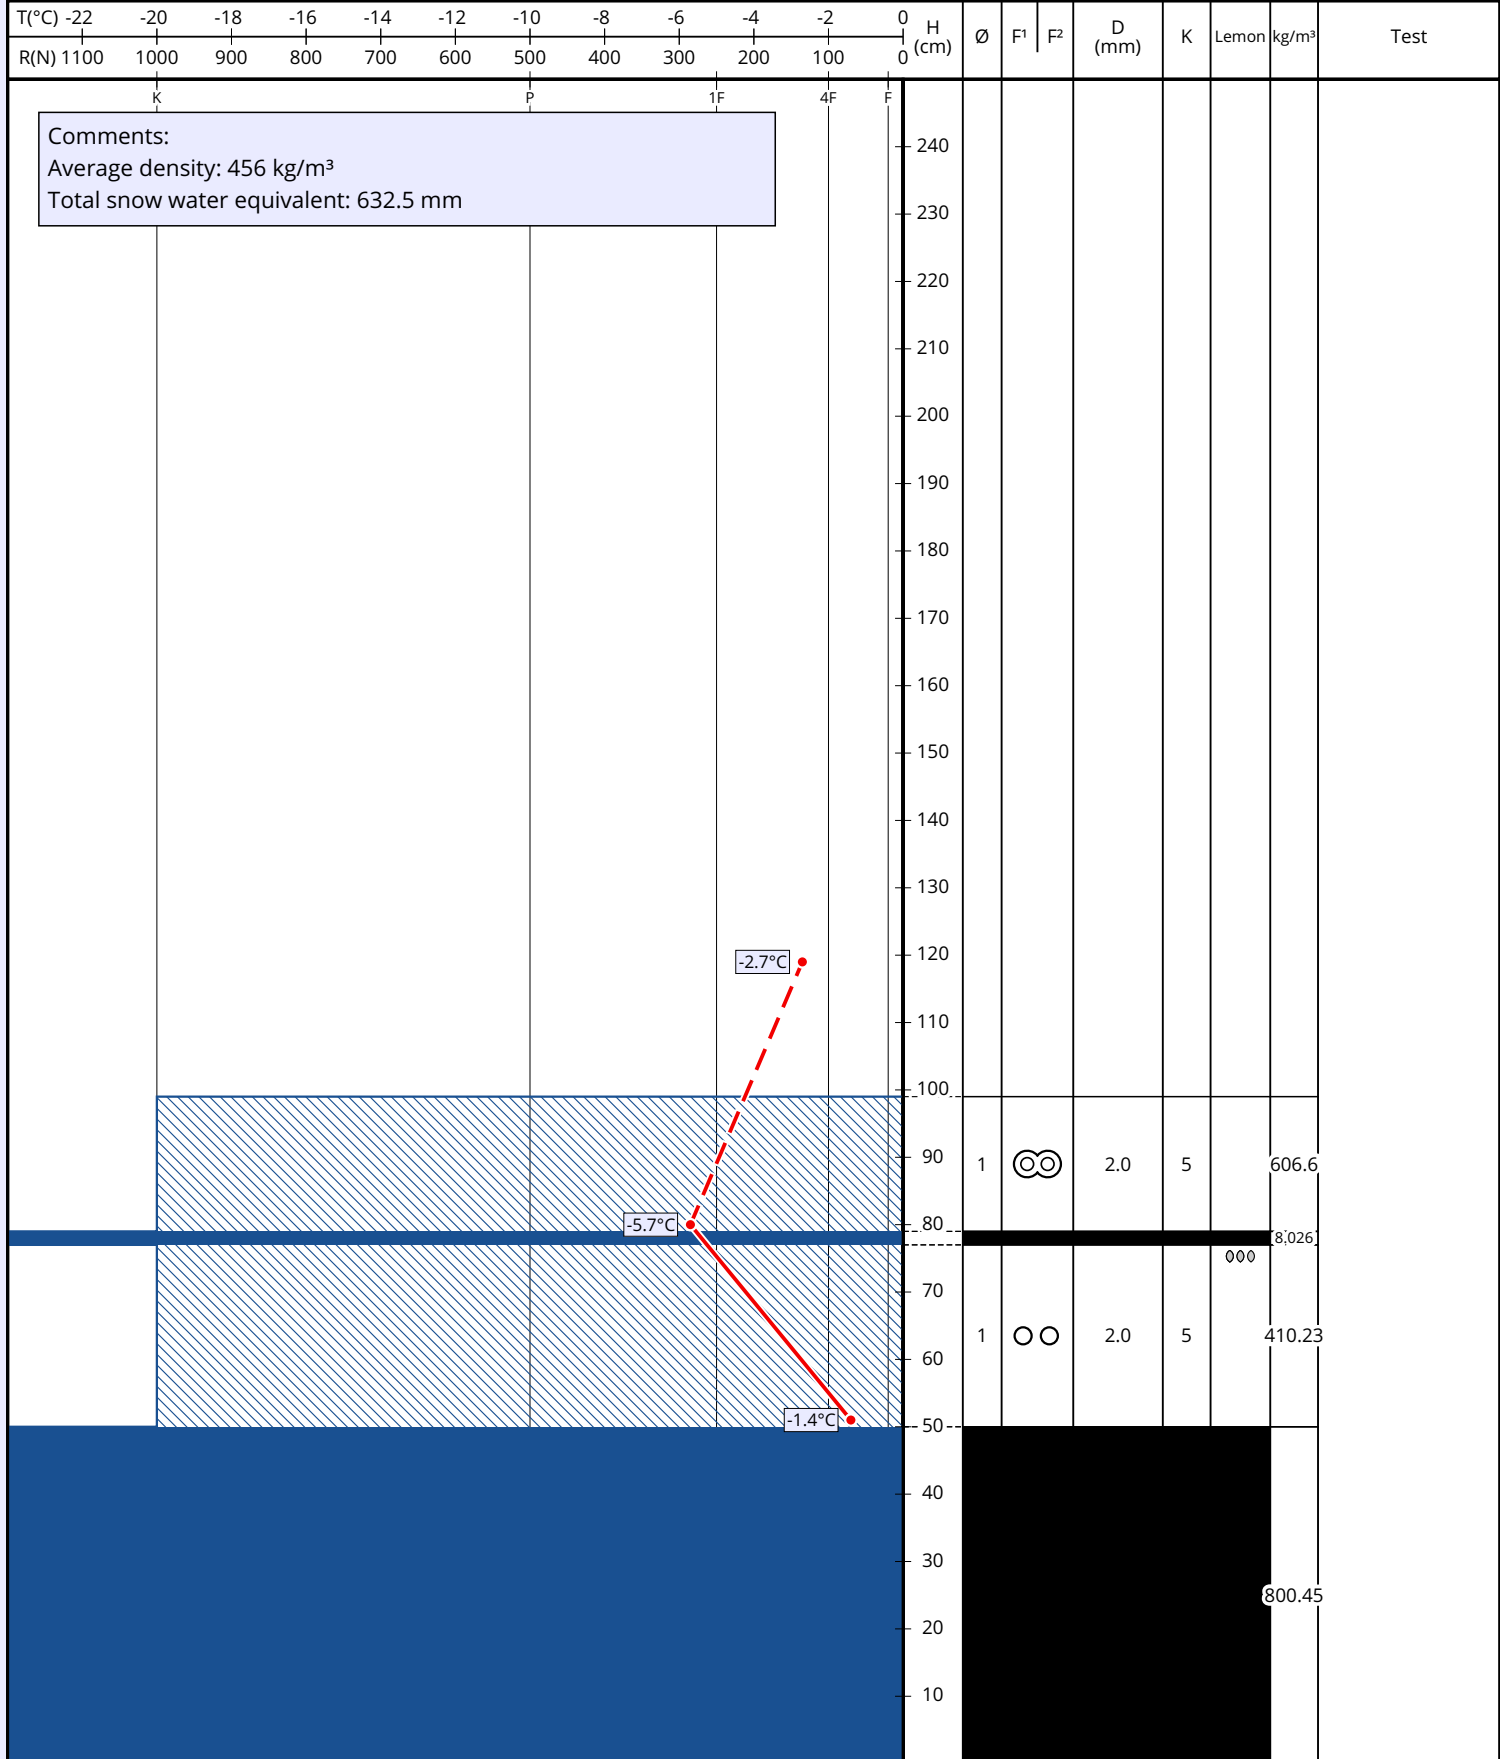

Snowprofile: Sierra Nevada (Dílar)

Name: A. Gonzalo Muñoz Pedraza	e-mail: miguel.galiana@juntadeandaluci...	Observation date: 04. Apr. 2023 10:05
Place: Sierra Nevada (Dílar)	Elevation: 2995 m	Air temperature: -2.7°C
Subregion: Sierra Nevada	Incline: 25°	Precipitation: No precipitation
Region: Sierra Nevada	Aspect: W	Intensity:
Country: España	Wind speed: Light (< 20 km/h)	Sky condition: Clear (0/8)
Lat/Long: 37.0591° / -3.3768°	Wind direction: E	Profile-class:

+ Precip. particles	● Rounded grains	^ Depth hoar	○ Melt forms	⊞ Faceted, rounded	⊙ Machine made
/ Decomp. / fragm.	□ Faceted crystals	v Surface hoar	■ Ice formations	⊚ Graupel	⊕ Melt-freeze crust

Comments:
 Average density: 456 kg/m³
 Total snow water equivalent: 632.5 mm