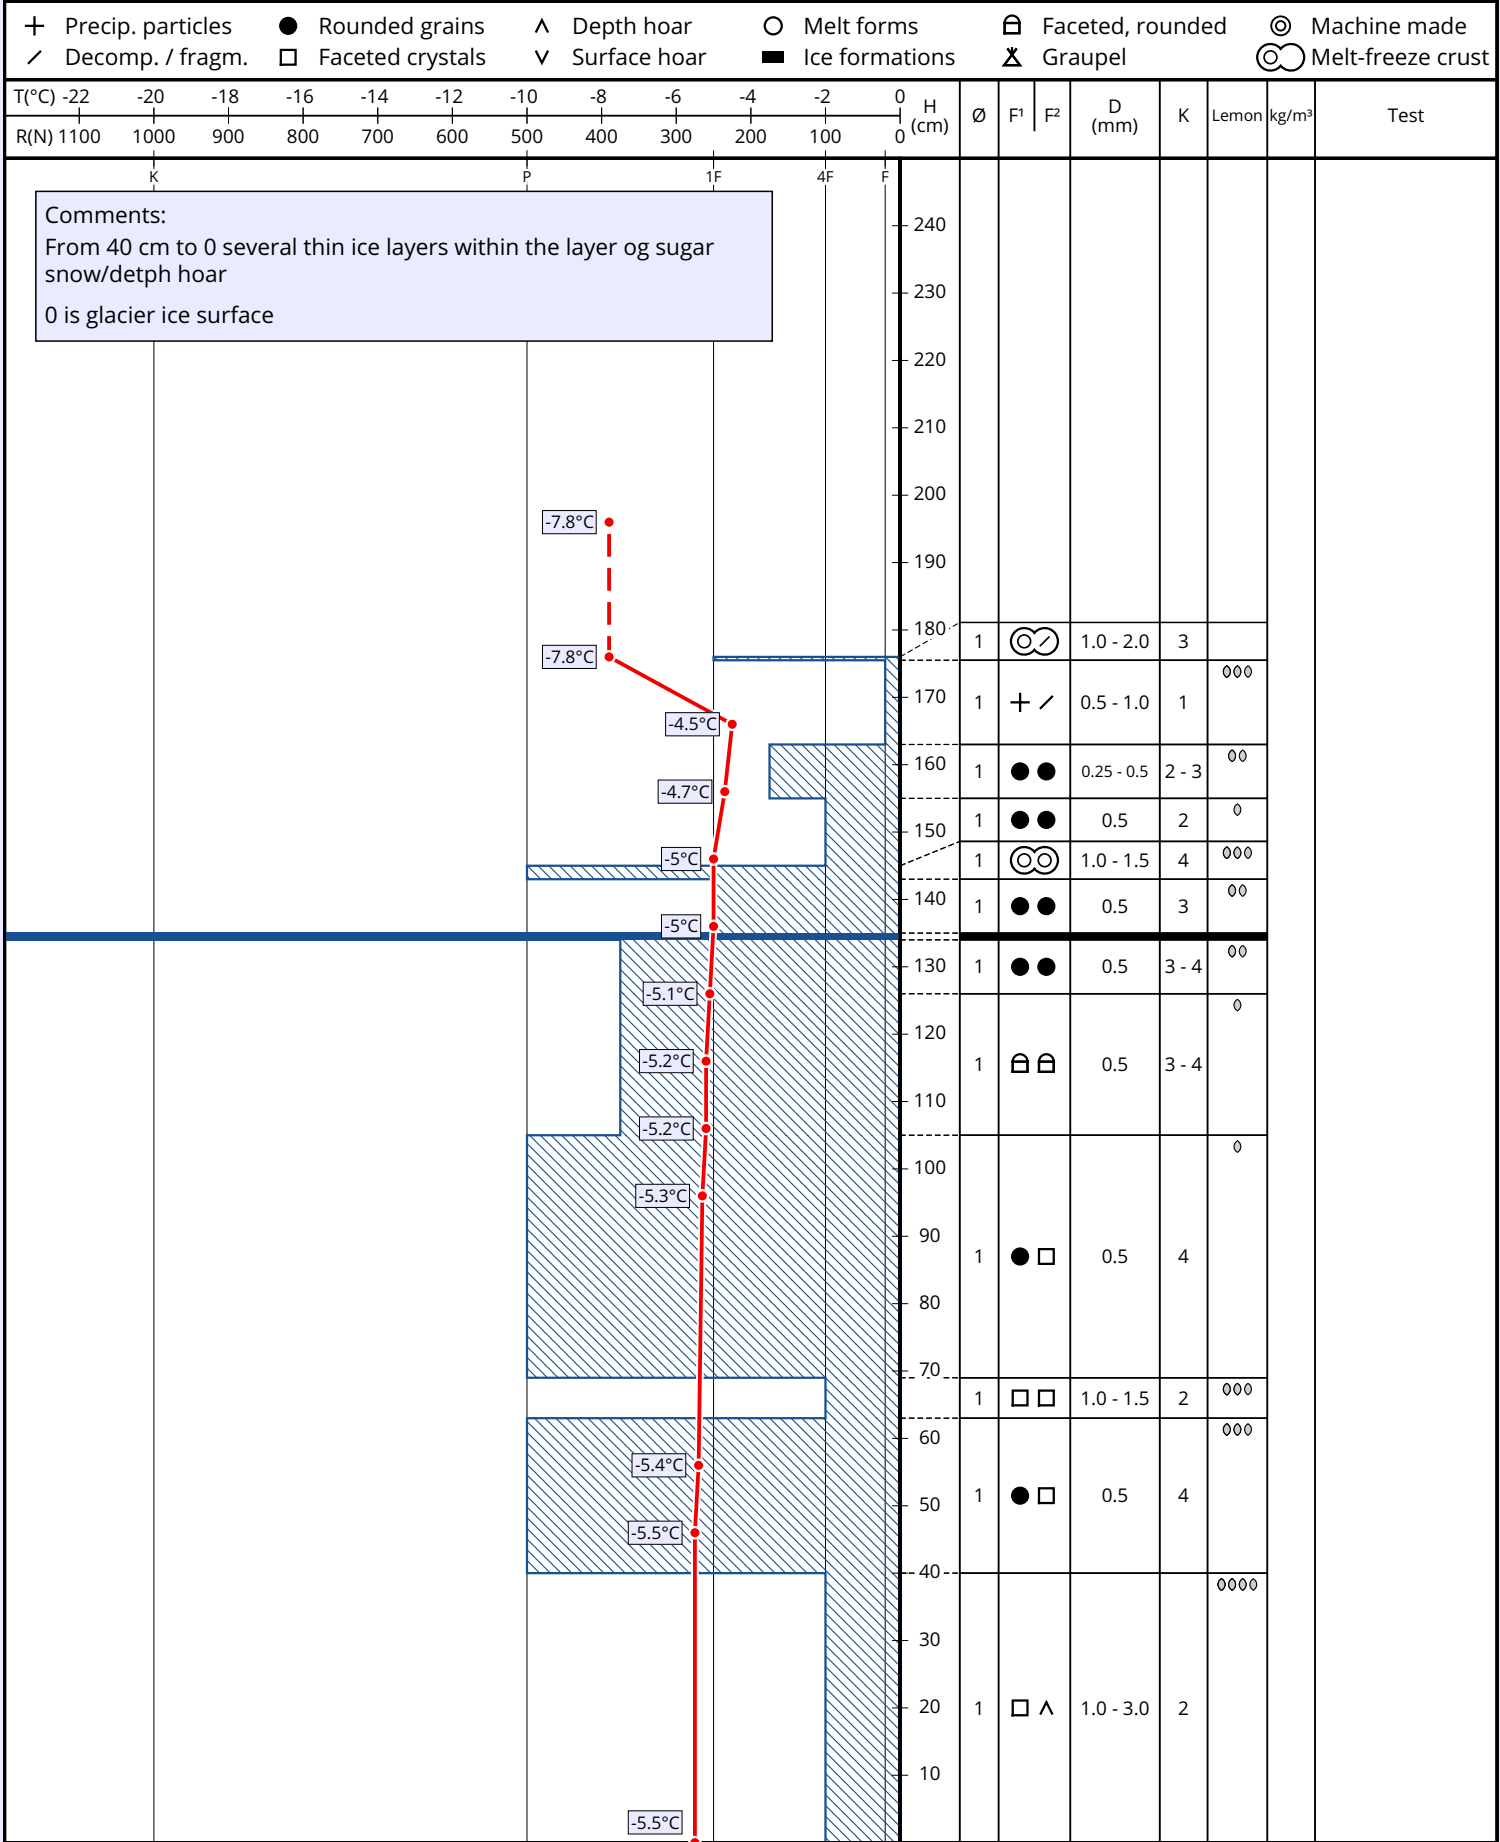

Snowprofile: 1-D Laser Hub

Name: Alex PRISM-Team	e-mail: alex@snowscan.at	Observation date: 01. May. 2023 13:00
Place: 1-D Laser Hub	Elevation: 350 m	Air temperature: -7.8°C
Subregion: Norge	Incline: 0°	Precipitation: No precipitation
Region: Norge	Aspect:	Intensity:
Country: Norge	Wind speed: Calm (0 km/h)	Sky condition: Clear (0/8)
Lat/Long: 78.8677° / 12.1729°	Wind direction: SW	Total snow depth: 176.0 cm

Comments:
 From 40 cm to 0 several thin ice layers within the layer og sugar snow/detph hoar
 0 is glacier ice surface