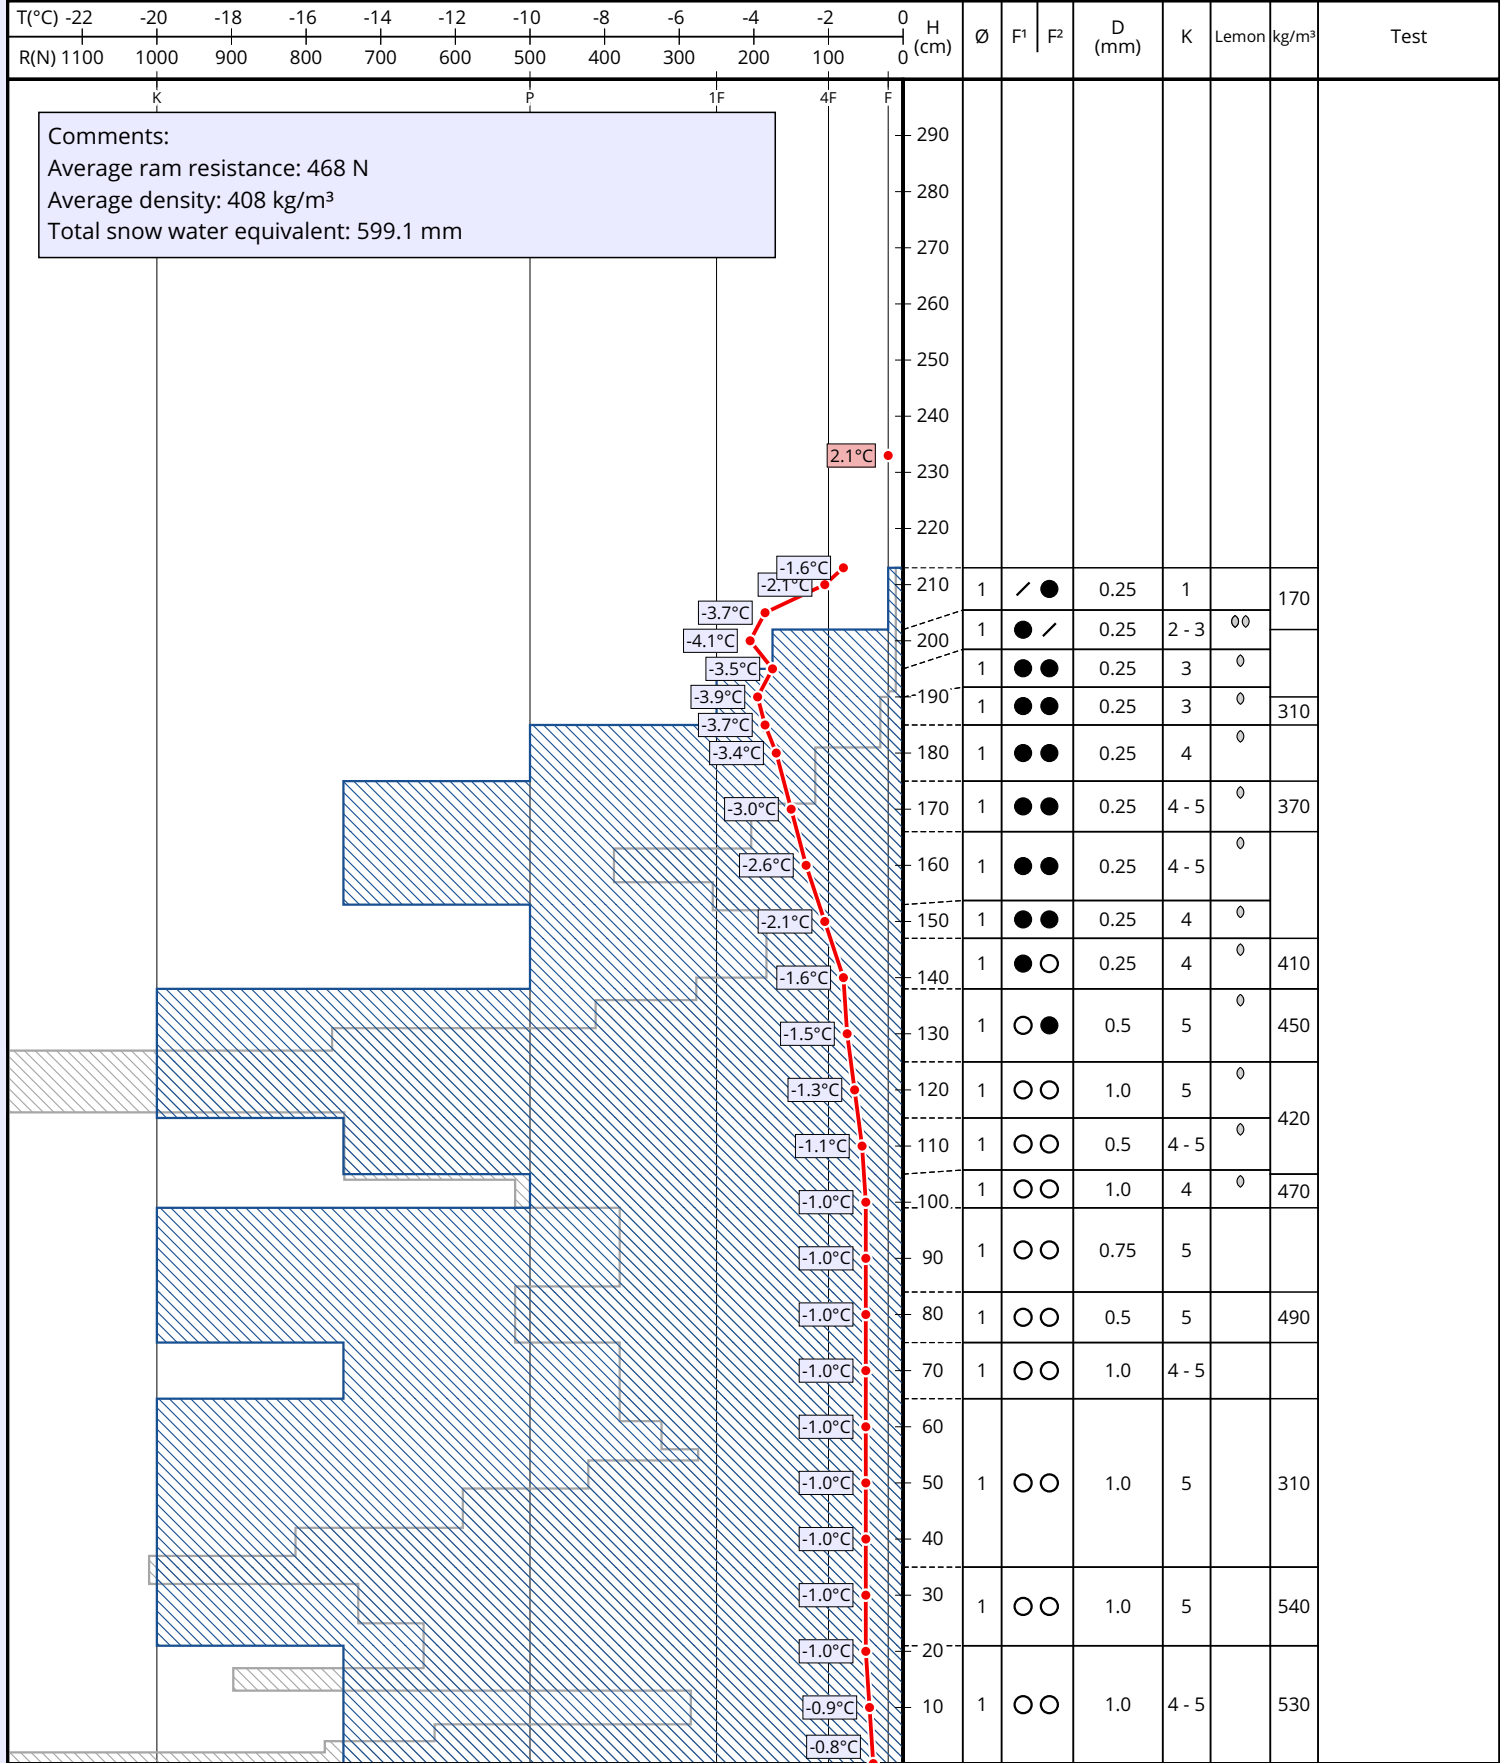

Snowprofile: Corralito Punta Nevada N° 03/23

Name: Agustin Quiroga, Victor Camino...	e-mail: aguskiro1@gmail.com	Observation date: 13. Jul. 2023 13:00
Place: Corralito Punta Nevada N° 03/2...	Elevation: 1800 m	Air temperature: 2.1°C
Subregion: Argentina	Incline: 2°	Precipitation: No precipitation
Region: Argentina	Aspect: E	Intensity:
Country: Argentina	Wind speed: Light (< 20 km/h)	Sky condition: Broken (5/8 - 7/8)
Lat/Long: -41.1643° / -71.4794°	Wind direction: E	Total snow depth: 213.0 cm

+ Precip. particles	● Rounded grains	^ Depth hoar	○ Melt forms	⊞ Faceted, rounded	⊙ Machine made
/ Decomp. / fragm.	□ Faceted crystals	∨ Surface hoar	■ Ice formations	⊚ Graupel	⊗ Melt-freeze crust

Comments:
 Average ram resistance: 468 N
 Average density: 408 kg/m³
 Total snow water equivalent: 599.1 mm