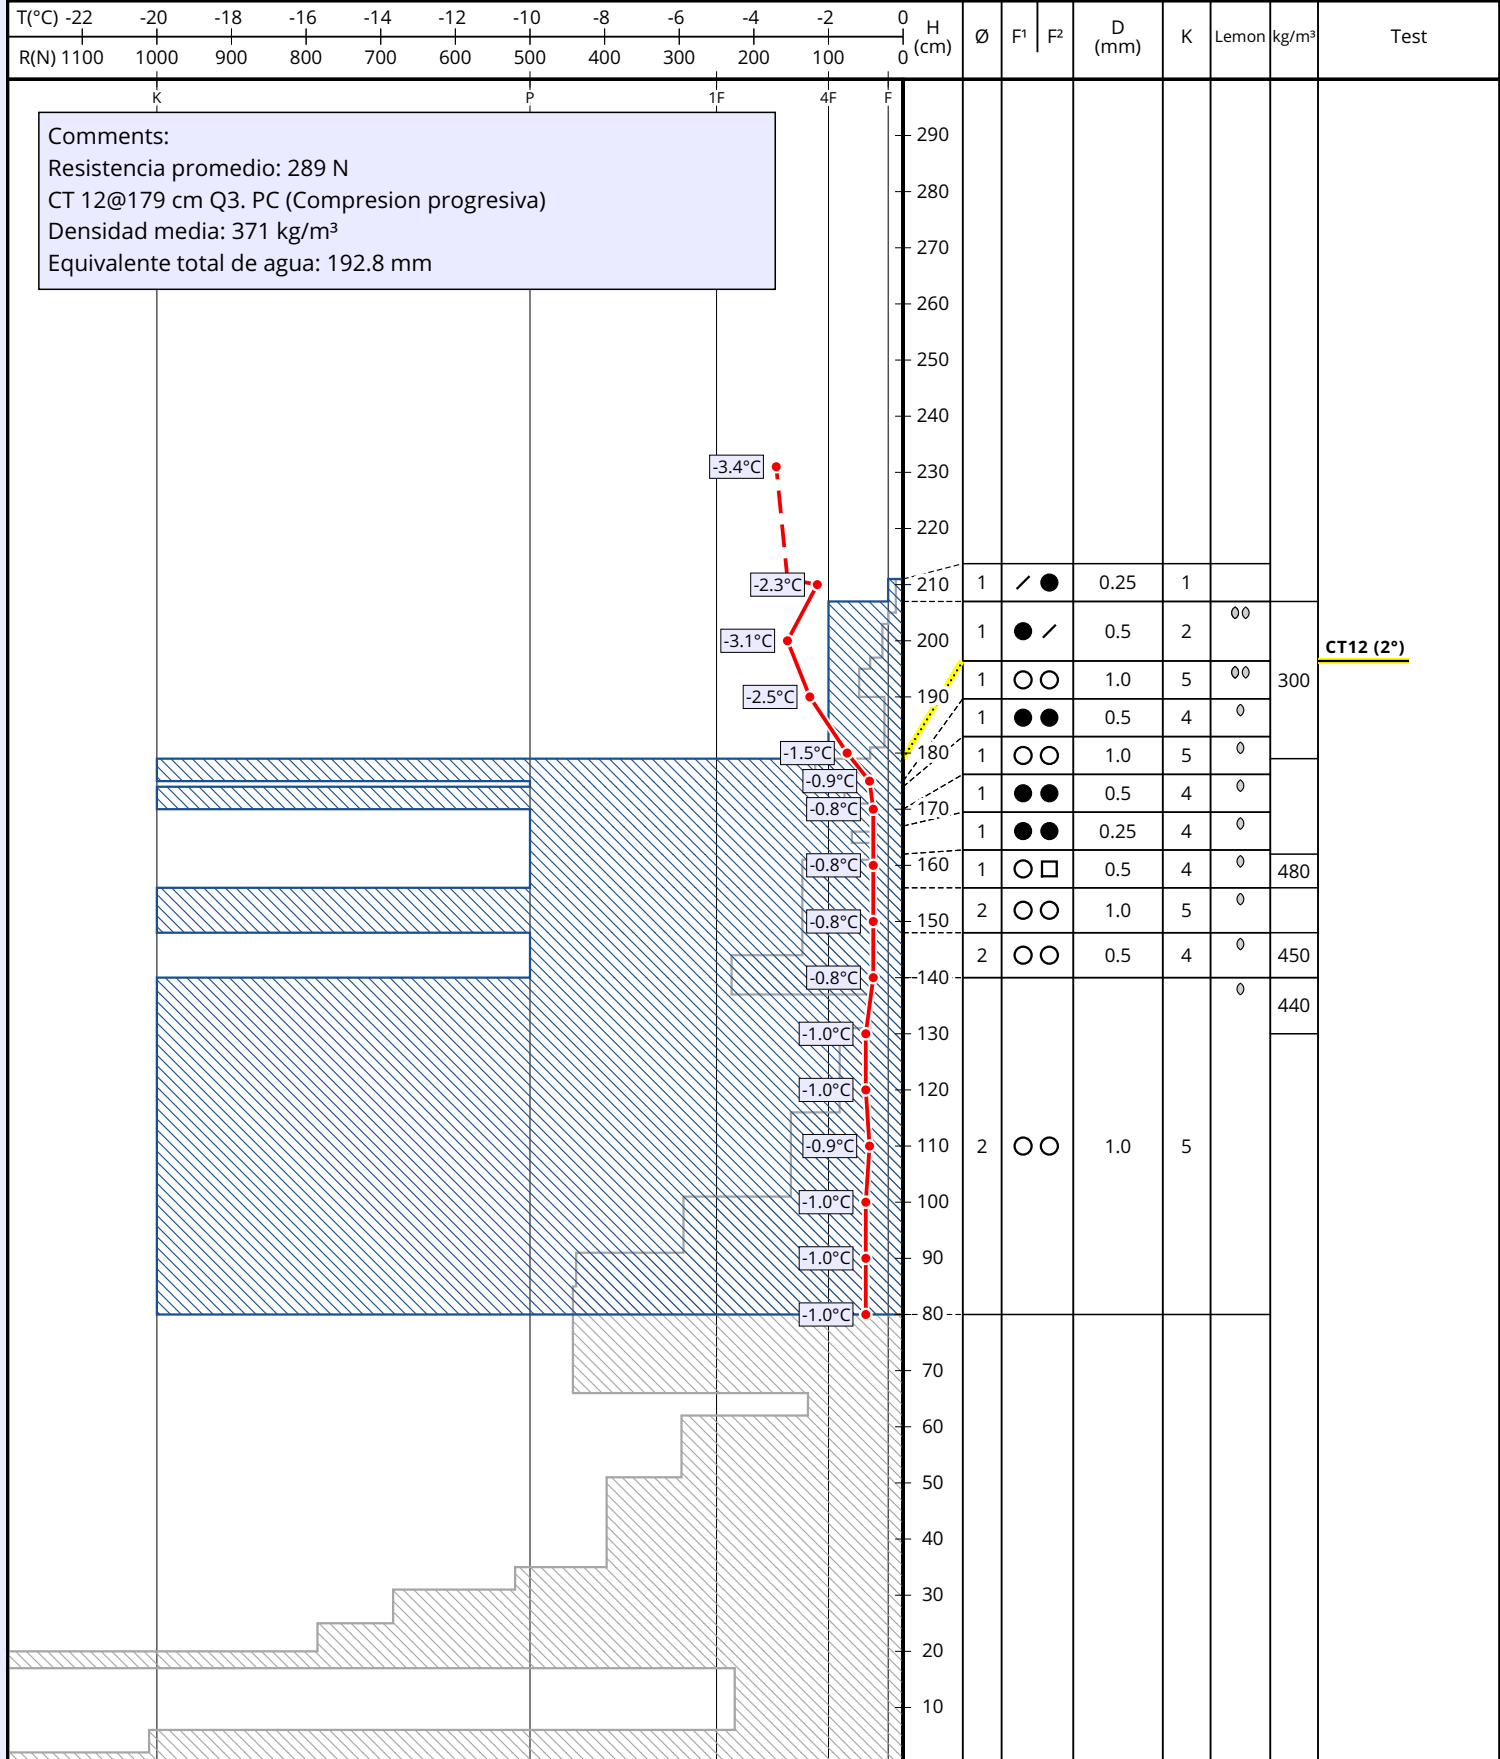

Snowprofile: Corralito Pta. Nevada 04-23

Name: Agustin Quiroga, Maxime Favre	e-mail: Aguskiro1@gmail.com	Observation date: 22. Jul. 2023 11:10
Place: Corralito Pta. Nevada 04-23	Elevation: 1800 m	Air temperature: -3.4°C
Subregion: Argentina	Incline: 2°	Precipitation: Snow grains
Region: Argentina	Aspect: E	Intensity: Moderate
Country: Argentina	Wind speed: Strong (40 - 60 km/h)	Sky condition: Broken (5/8 - 7/8)
Lat/Long: -41.164° / -71.4783°	Wind direction: E	Total snow depth: 211.0 cm

+ Precip. particles	● Rounded grains	^ Depth hoar	○ Melt forms	⊞ Faceted, rounded	⊙ Machine made
/ Decomp. / fragm.	□ Faceted crystals	∨ Surface hoar	■ Ice formations	⊘ Graupel	⊗ Melt-freeze crust

Comments:
 Resistencia promedio: 289 N
 CT 12@179 cm Q3. PC (Compresion progresiva)
 Densidad media: 371 kg/m³
 Equivalente total de agua: 192.8 mm