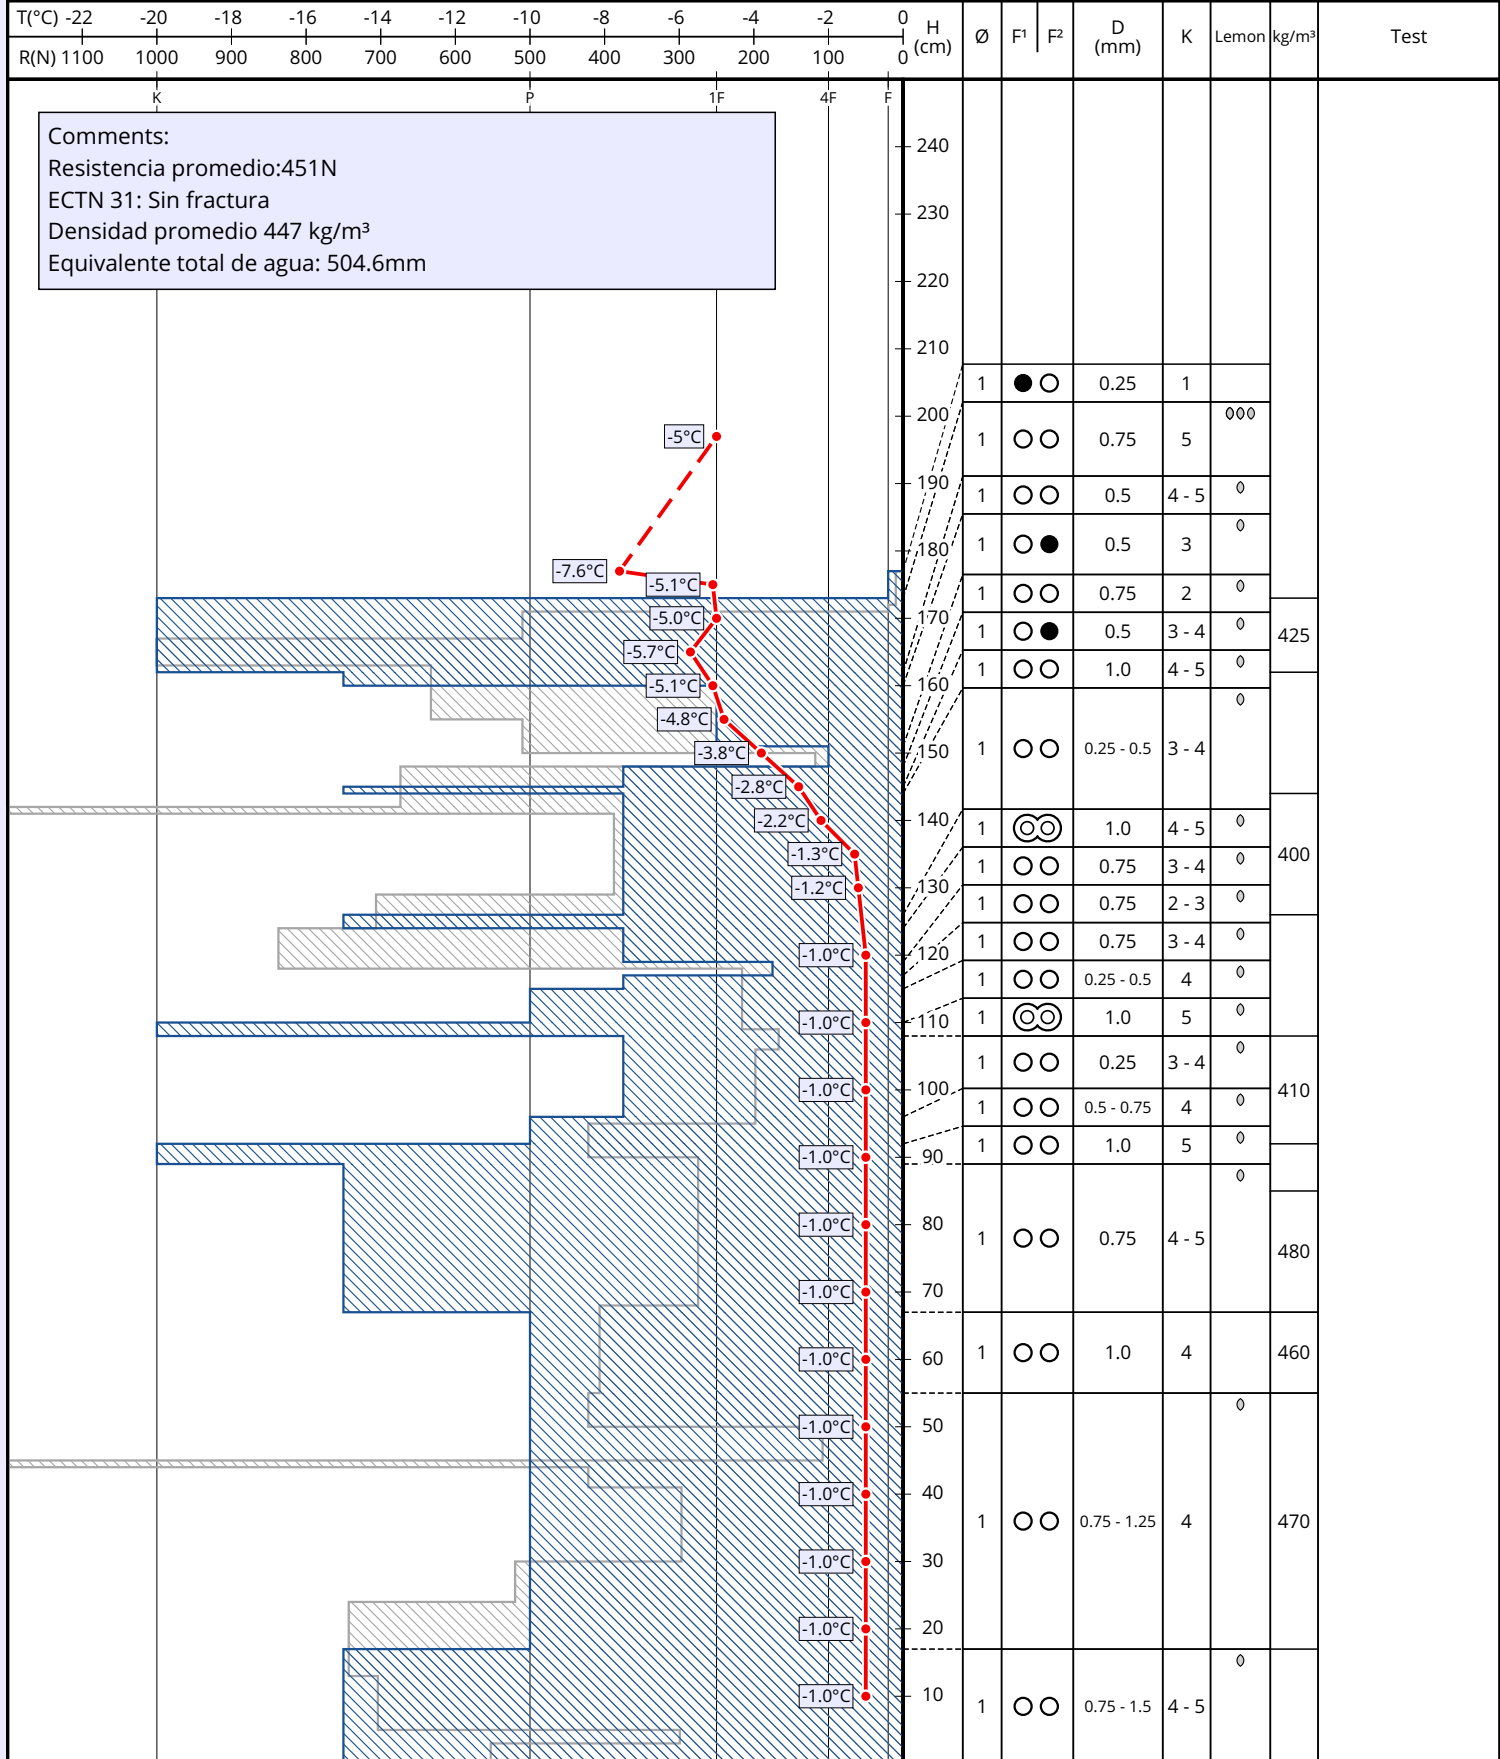

Snowprofile: Corralito Pta. Nevada 06-23

Name: Agustin Quiroga, Guillermo Dia...	e-mail: aguskir01@gmail.com	Observation date: 03. Aug. 2023 14:00
Place: Corralito Pta. Nevada 06-23	Elevation: 1800 m	Air temperature: -5°C
Subregion: Argentina	Incline: 2°	Precipitation: No precipitation
Region: Argentina	Aspect: E	Intensity:
Country: Argentina	Wind speed: Strong (40 - 60 km/h)	Sky condition: Clear (0/8)
Lat/Long: -41.164° / -71.4783°	Wind direction: SW	Total snow depth: 177.0 cm

+ Precip. particles	● Rounded grains	^ Depth hoar	○ Melt forms	⊞ Faceted, rounded	⊙ Machine made
/ Decomp. / fragm.	□ Faceted crystals	∨ Surface hoar	■ Ice formations	⊚ Graupel	⊗ Melt-freeze crust

Comments:
 Resistencia promedio: 451N
 ECTN 31: Sin fractura
 Densidad promedio 447 kg/m³
 Equivalente total de agua: 504.6mm