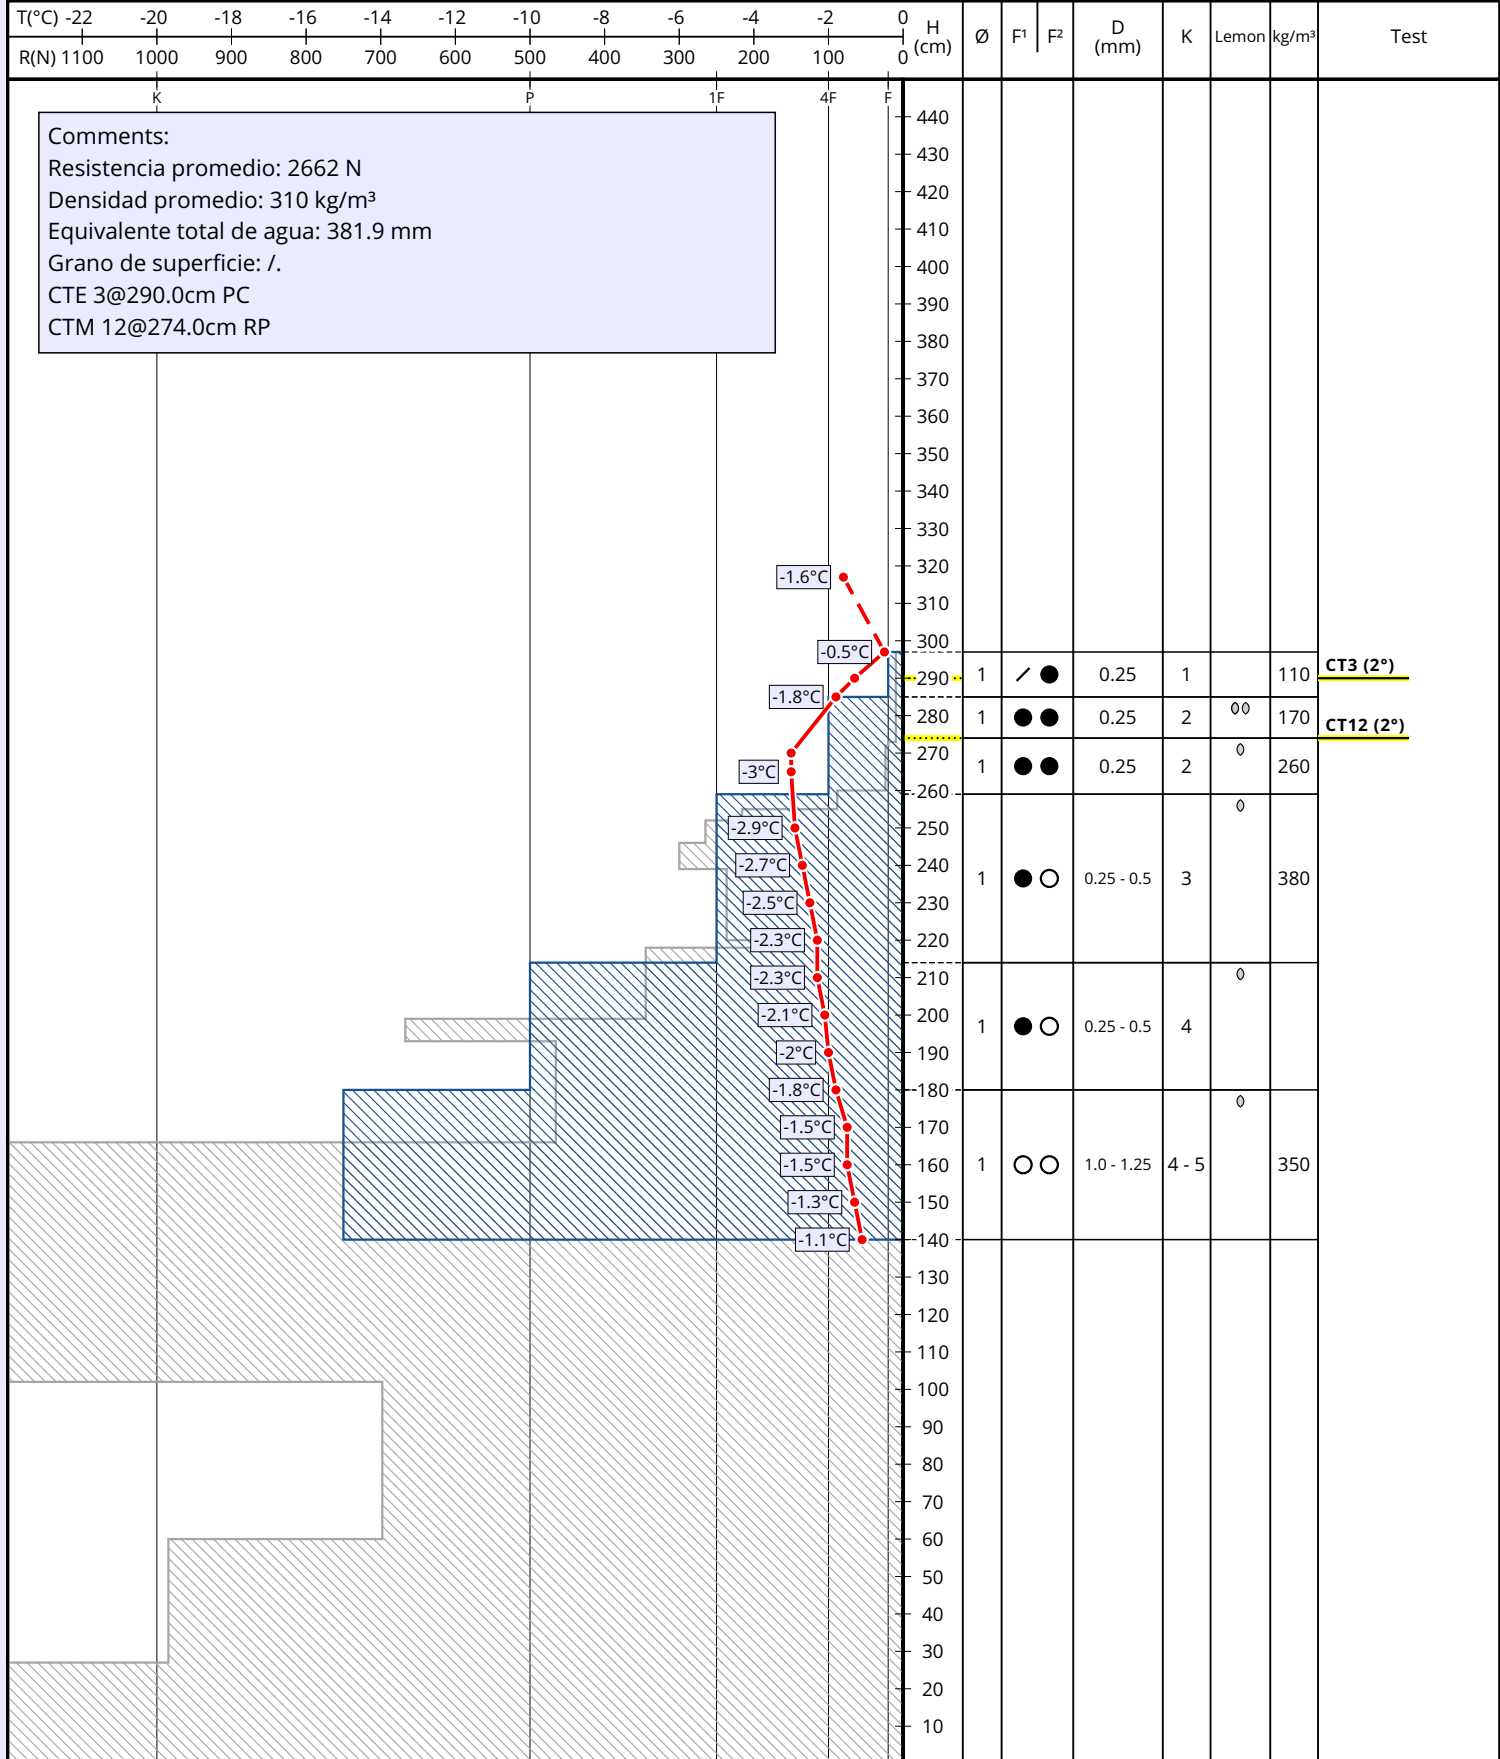

Snowprofile: Corralito Pta. Nevada 11-23

Name: Agustin Quiroga, Maxime Favre	e-mail: aguskiro1@gmail.com	Observation date: 10. Sep. 2023 14:30
Place: Corralito Pta. Nevada 11-23	Elevation: 1800 m	Air temperature: -1.6°C
Subregion: Argentina	Incline: 2°	Precipitation: Snow
Region: Argentina	Aspect: E	Intensity: Light
Country: Argentina	Wind speed: Moderate (20 - 40 km/h)	Sky condition: Overcast (8/8)
Lat/Long: -41.164° / -71.4783°	Wind direction: NE	Total snow depth: 297.0 cm

+ Precip. particles	● Rounded grains	^ Depth hoar	○ Melt forms	⊞ Faceted, rounded	⊙ Machine made
/ Decomp. / fragm.	□ Faceted crystals	∇ Surface hoar	■ Ice formations	⊚ Graupel	⊗ Melt-freeze crust

Comments:
 Resistencia promedio: 2662 N
 Densidad promedio: 310 kg/m³
 Equivalente total de agua: 381.9 mm
 Grano de superficie: /.
 CTE 3@290.0cm PC
 CTM 12@274.0cm RP