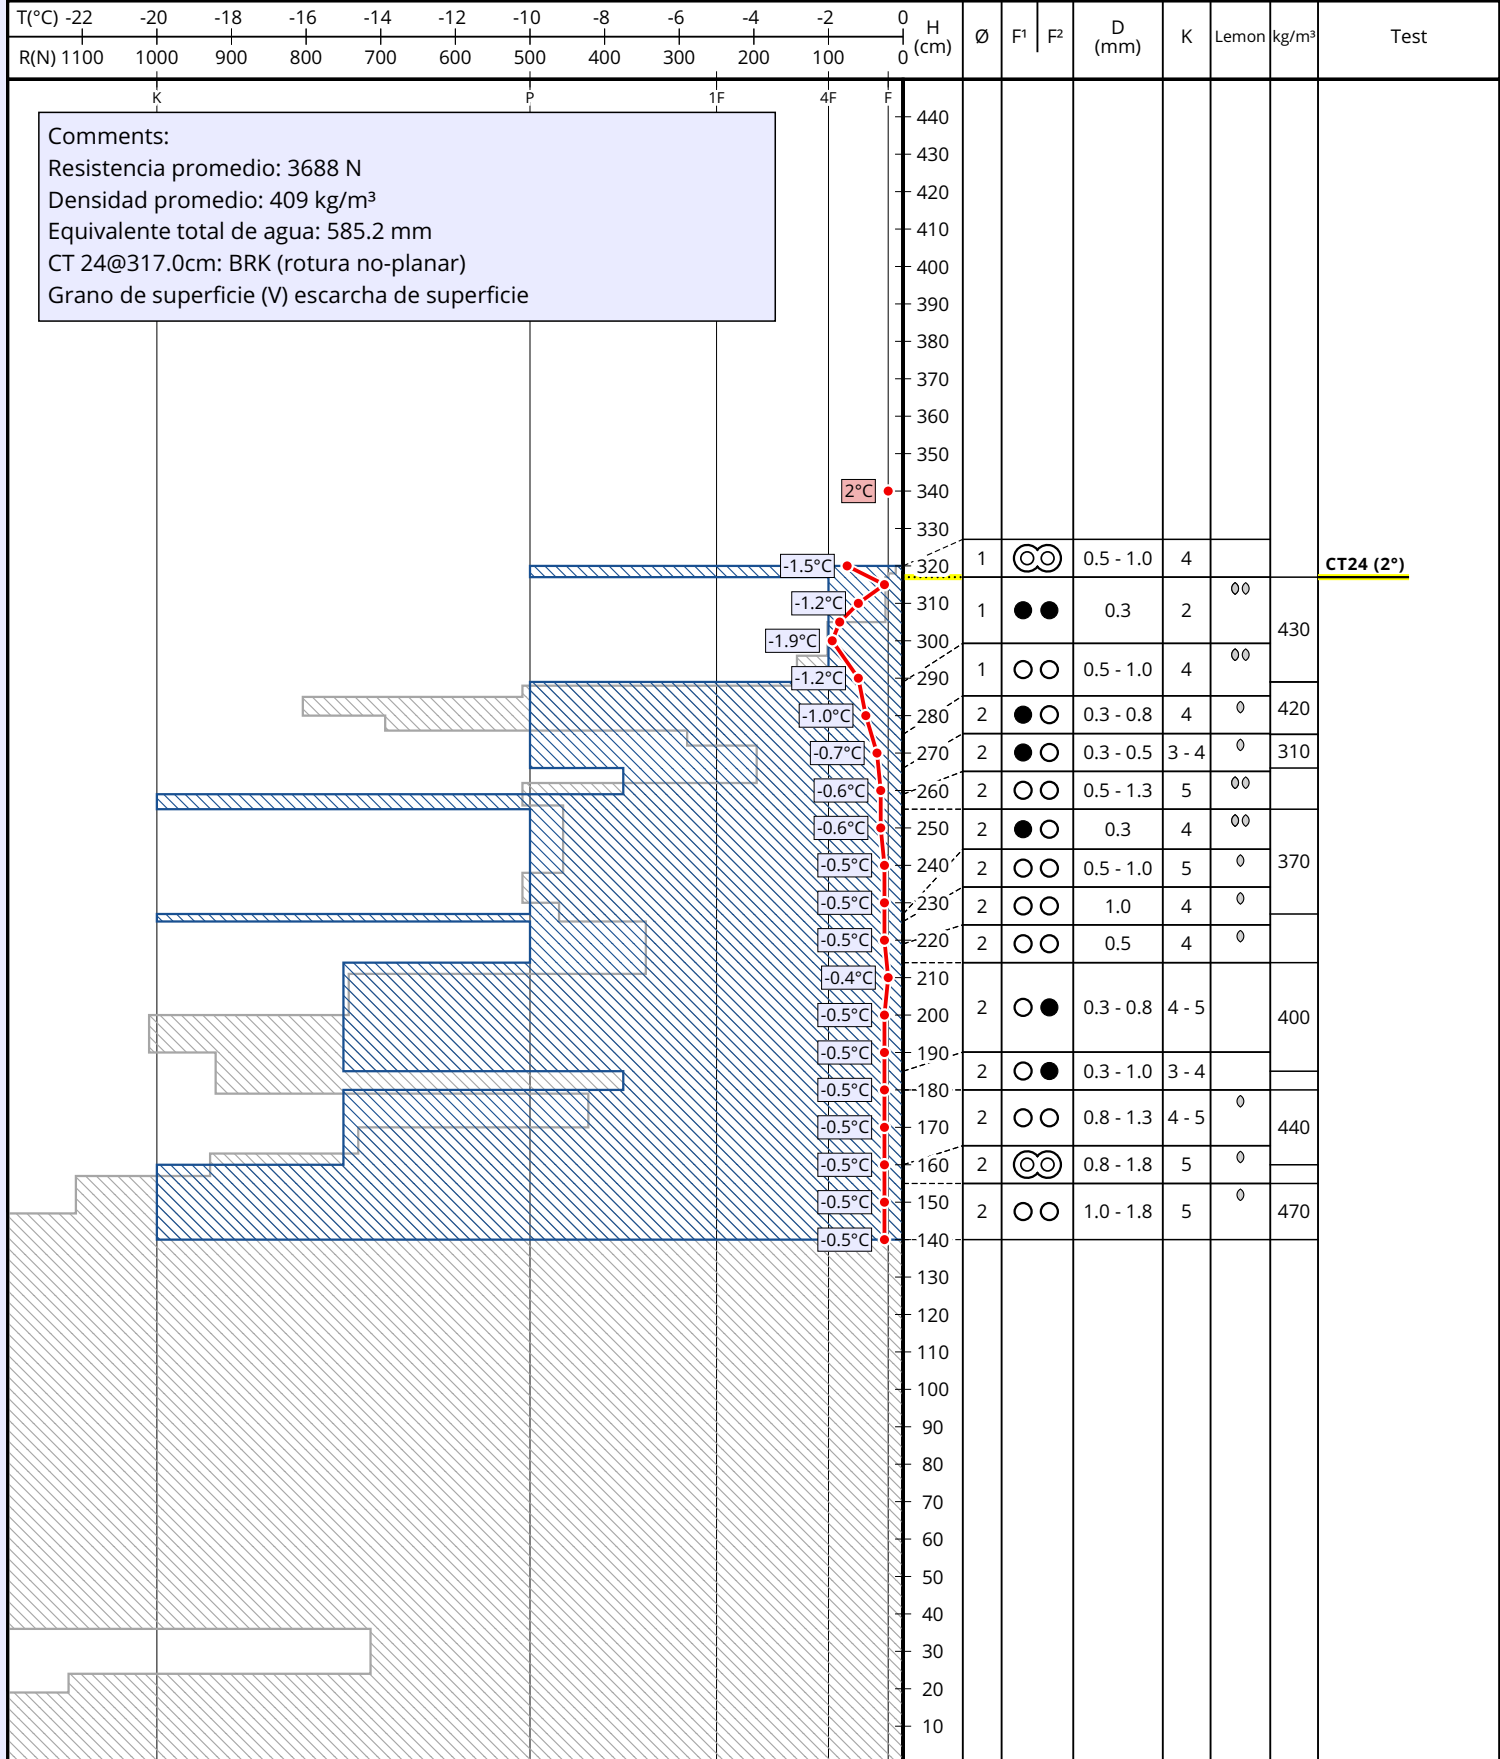

Snowprofile: Corralito Pta. Nevada 13-23

Name: Agustin Quiroga, Santiago Rome...	e-mail: Agu...@gmail.com	Observation date: 24. Sep. 2023 12:20
Place: Corralito Pta. Nevada 13-23	Elevation: 1800 m	Air temperature: 2°C
Subregion: Argentina	Incline: 2°	Precipitation: No precipitation
Region: Argentina	Aspect: E	Intensity:
Country: Argentina	Wind speed: Calm (0 km/h)	Sky condition: Scattered (3/8 - 4/8)
Lat/Long: -41.164° / -71.4783°	Wind direction:	Total snow depth: 320.0 cm

+ Precip. particles	● Rounded grains	^ Depth hoar	○ Melt forms	⊞ Faceted, rounded	⊙ Machine made
/ Decomp. / fragm.	□ Faceted crystals	∨ Surface hoar	■ Ice formations	⊚ Graupel	⊖ Melt-freeze crust

Comments:
 Resistencia promedio: 3688 N
 Densidad promedio: 409 kg/m³
 Equivalente total de agua: 585.2 mm
 CT 24@317.0cm: BRK (rotura no-planar)
 Grano de superficie (V) escarcha de superficie